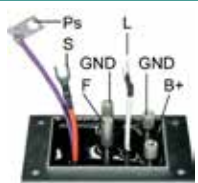

RRY862
Chevrolet

SWITCHES

RLS228
Back-up Light, Toyota

RPS60
Oil Pressure Gauge,
Ford

VOLTAGE REGULATORS

D406BA
Delco

K06B
Delco

TB-M001
Terminal Block,
Mitsubishi, Chrysler