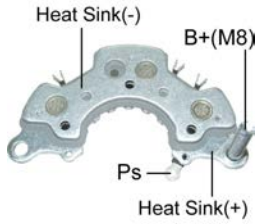

Please visit our webpage www.regitar.com for detailed product information.

09

Charging System

September

Rectifier

RH-122

Alternator:
HITACHI
LR1110-503