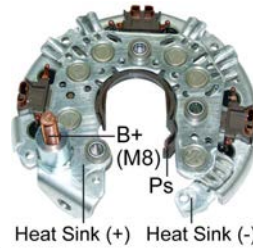

RN-71

Alternator:
DENSO
421000-7040
Application:
CHRYSLER
DODGE
JEEP