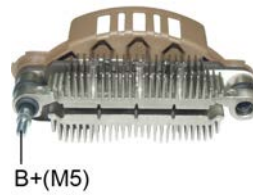

#### RM-220HV

Alternator:  
**mitsubishi**  
A3TG1891