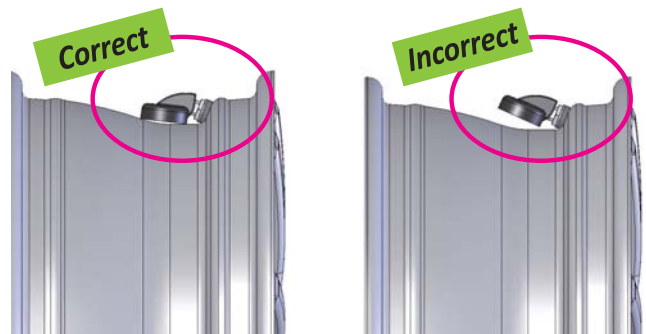

Installation procedures

1. Dismount tire and sensor from the wheel.
2. Clear valve stem hole in rim of any corrosion or dirt.
3. Remove washer, nut and cap from the valve stem.
4. Push the valve stem thru the rim, install the washer and nut, then tighten the nut to 36 in-lb (4 N.m).
5. Hold the sensor body against the rim (as shown in figure Fig. 1 below) and then tighten the screw to 20 in-lb (2.2 N.m).
6. Follow up the same re-learn procedures instructed by car makers

Fig. 1

Transmitter Specification

Frequency	315 / 433 MHz
Pressure range	0~80 PSI (+/-1PSI)
Temperature range	-40°C~115°C
Operating humidity	Max. 95 %
Operating temperature	-40°C~115°C
Storage temperature	-40°C~125°C
Dimension	85.5(L) x 61.5(W) x 20.5(H) cm
Weight	45g
Adjustable angle	0~40 degrees