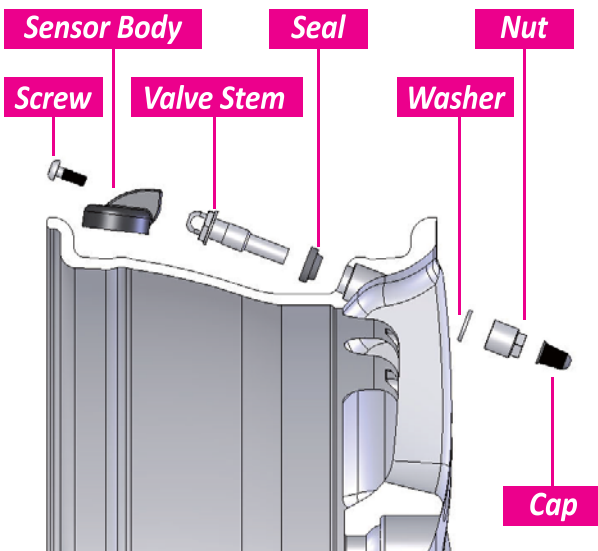

Installation procedures

1. Dismount tire and sensor from the wheel.
2. Clear valve stem hole in rim of any corrosion or dirt.
3. Remove washer, nut and cap from the valve stem.
4. Push the valve stem thru the rim, install the washer and nut, then tighten the nut to 36 in-lb (4 N.m).
5. Hold the sensor body against the rim (as shown in figure Fig. 1 below) and then tighten the screw to 20 in-lb (2.2 N.m).
6. Follow up the same re-learn procedures instructed by car makers