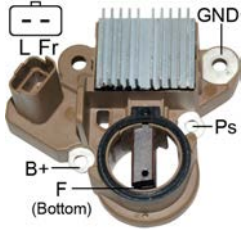

VRH2009-195

Alternator:
MITSUBISHI
A4TJ0382
Application:
NISSAN
RENAULT
..... more

* Voltage Set Point: 14.5V

Rectifier

RN-41A