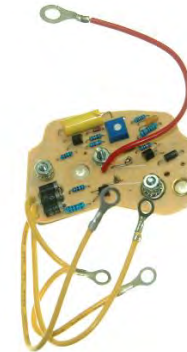

For Delco Remy Equipped Heavy Duty Truck and Industrial Made in USA

VRD812

Replaces 12V, 1892812, 1968949,
10498812
Used in 1117225, 1117263,
10459019
Lester 7255, 7649
PIC 240-808, 240-812, 240-817

VRD812HD

Heavy Duty
Replaces 12V, 1892812, 1968949,
10498812
Used in 1117225, 1117263,
10459019
Lester 7255, 7649
PIC 240-808, 240-812, 240-817

VRD817

Positive Ground
Replaces 12V, 800727, 800874,
1892817
Used in 1117232, 1117235,
1117245, 1117252
Lester 7237
PIC 240-813

VRD817HD

Heavy Duty, Positive Ground
Replaces 12V, 800727, 800874,
1892817
Used in 1117232, 1117235,
1117245, 1117252
Lester 7237
PIC 240-813

VRD824

Replaces 12V, 1892824, 1969110,
10498824
Used in 1117226, 1117238, 1117258
Lester 7252, 7254
PIC 240-815, 240-816

VRD824HD

Heavy Duty
Replaces 12V, 1892824, 1969110,
10498824
Used in 1117226, 1117238, 1117258
Lester 7252, 7254
PIC 240-815, 240-816