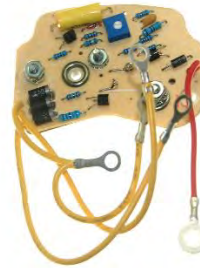

For Delco Remy Equipped Heavy Duty Truck and Industrial Made in USA

VRD812

Replaces 12V, 1892812, 1968949,
10498812
Used in 1117225, 1117263,
10459019
Lester 7255, 7649
PIC 240-808, 240-812, 240-817

VRD812HD

Heavy Duty
Replaces 12V, 1892812, 1968949,
10498812
Used in 1117225, 1117263,
10459019
Lester 7255, 7649
PIC 240-808, 240-812, 240-817

VRD817

Positive Ground
Replaces 12V, 800727, 800874,
1892817
Used in 1117232, 1117235,
1117245, 1117252
Lester 7237
PIC 240-813

VRD817HD

Heavy Duty, Positive Ground
Replaces 12V, 800727, 800874,
1892817
Used in 1117232, 1117235,
1117245, 1117252
Lester 7237
PIC 240-813

VRD824

Replaces 12V, 1892824, 1969110,
10498824
Used in 1117226, 1117238, 1117258
Lester 7252, 7254
PIC 240-815, 240-816

VRD824HD

Heavy Duty
Replaces 12V, 1892824, 1969110,
10498824
Used in 1117226, 1117238, 1117258
Lester 7252, 7254
PIC 240-815, 240-816