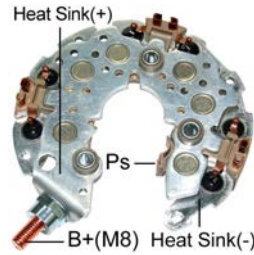

VRB244

* Voltage Set Point: 14.2V

Replace:
BOSCH
F-00M-145-244
Alternator:
BOSCH
0-124-225-020

VRB330

* Voltage Set Point: 14.7V

Replace:
BOSCH
F-00M-145-330
Alternator:
BOSCH
0-124-325-134

VRB378

* LIN-1
* Voltage Set Point: 14.1V

RV-H081

Alternator:

HYUNDAI
37300-27010 37300-27012
POONG SUNG
02131-9110 02131-9112

RN-72

Alternator:

DENSO
104210-8850
FORD
D2BT-10300AA

RP-57

Replace: