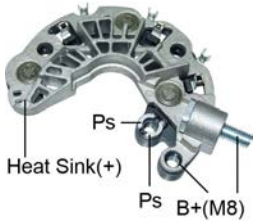

RP-57

Replace:

VALEO

2603196

Alternator:

FORD

1469714 1685794 1698214
7G9N-10300CA 7G9N-10300CA
7G9N-10300CC 7G9N-10300CC
AV6N-10300HA

VALEO

2606952B TG12C037 TG12C087