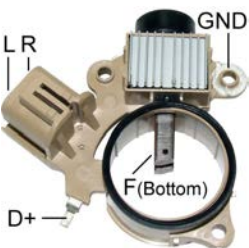

VRB244

* Voltage Set Point: 14.2V

Replace:
BOSCH
F-00M-145-244
Alternator:
BOSCH
0-124-225-020

VRB330

* Voltage Set Point: 14.7V

Replace:
BOSCH
F-00M-145-330
Alternator:
BOSCH
0-124-325-134

VRB378

* LIN-1
* Voltage Set Point: 14.1V

Replace:
BOSCH
F-00M-145-378
Alternator:
BOSCH
0-124-625-023
CHRYSLER
68011841AA 68011841AB
MERCEDES-BENZ
272-154-01-02 A272-154-01-02

VRF161

* Voltage Set Point: 14.4V

Alternator:
OPEL
13222935 13256932 6204258
6204283

VRH2009-192B

*Voltage Set Point: 28.4V

Alternator:
HYUNDAI
37300-41750 37300-41751

Please visit our webpage www.regitar.com for detailed product information.

08

August

Charging System

Rectifier