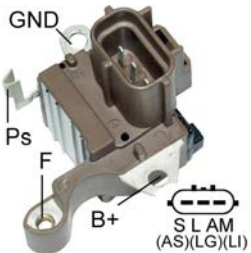

Voltage Regulator

VRH2005-164A

Replace:
DENSO
126600-0110
Alternator:
DENSO
104210-3201   104210-3202   104210-4150
104210-4910
FORD
3W4T-10300AG   3W4T-10300AH   3W4Z-10346AA
4W4T-10300AA   4W4Z-10346AA   6W4T-10300AA
6W4Z-10346AA

Application:
FORD