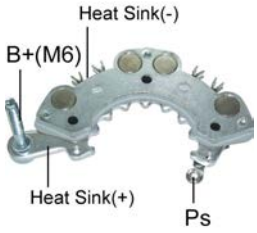

Please visit our webpage www.regitar.com for detailed product information.

Charging System

Rectifier

RH-119

Alternator:
HITACHI
LR250-517