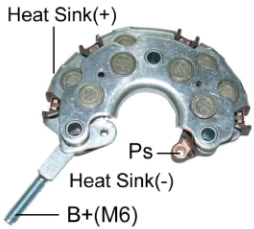

Please visit our webpage www.regitar.com for detailed product information.

Charging System

Rectifier

RN-13PL

Replace:
DENSO
 021580-2160 021580-2230
TOYOTA
 27060-72010 27357-63020
Alternator:
DENSO
 100211-100 100211-1000 100211-1001 100211-1010
HONDA
 31100-PD2-024 31100-PD6-014 31100-PH1-014
ISUZU
 8-94131-357-2 8-94408-674-0
TOYOTA
 27060-16010 27060-16012 27060-16080 27060-16122
 more

Voltage Regulator

V0441

Replace:
VALEO
 15926088 2650441 2650561
Alternator:
GM
 15201678 15215546 15251755 15784559 15863714
VALEO
 2650181 2650304 2650352 2650505 TG10S012
 more

V5460

Alternator:
GM
 13500586
VALEO
 TG12C070