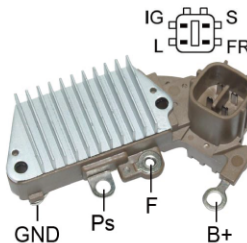

VRH2005-165

Replace:
DENSO
126000-2890
Alternator:
DENSO
101211-7892
Application:
JAGUAR S Type 3.0 2000-2004