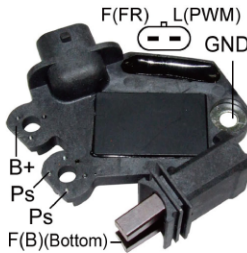

Please visit our webpage www.regitar.com for detailed product information.

Charging System

Rectifier

RN-13PL

Replace:
DENSO
 021580-2160 021580-2230
TOYOTA
 27060-72010 27357-63020
Alternator:
DENSO
 100211-100 100211-1000 100211-1001 100211-1010
HONDA
 31100-PD2-024 31100-PD6-014 31100-PH1-014
ISUZU
 8-94131-357-2 8-94408-674-0
TOYOTA
 27060-16010 27060-16012 27060-16080 27060-16122
 more

Voltage Regulator

V0441

Replace:
VALEO
 15926088 2650441 2650561
Alternator:
GM
 15201678 15215546 15251755 15784559 15863714
VALEO
 2650181 2650304 2650352 2650505 TG10S012
 more

V5460

Alternator:
GM
 13500586
VALEO
 TG12C070