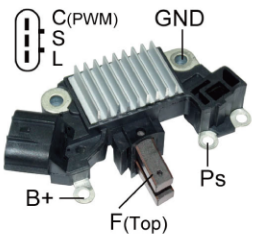

Please visit our webpage www.regitar.com for detailed product information.

Charging System

Rectifier

RN-13PL

Replace:
DENSO
 021580-2160 021580-2230
TOYOTA
 27060-72010 27357-63020
Alternator:
DENSO
 100211-100 100211-1000 100211-1001 100211-1010
HONDA
 31100-PD2-024 31100-PD6-014 31100-PH1-014
ISUZU
 8-94131-357-2 8-94408-674-0
TOYOTA
 27060-16010 27060-16012 27060-16080 27060-16122
 more

Voltage Regulator

V0441

Replace:
VALEO
 15926088 2650441 2650561
Alternator:
GM
 15201678 15215546 15251755 15784559 15863714
VALEO
 2650181 2650304 2650352 2650505 TG10S012
 more

V5460

Alternator:
GM
 13500586
VALEO
 TG12C070

VRH2000-73

Alternator:
HITACHI
 LR1110-724 LR1110-724B

VRH2005-165

Replace:
DENSO
 126000-2890
Alternator:
DENSO
 101211-7892
Application:
 JAGUAR S Type 3.0 2000-2004

Please visit our webpage www.regitar.com for detailed product information.