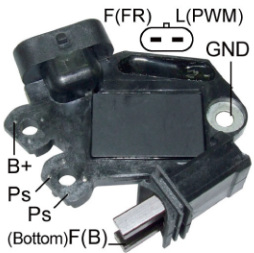

Please visit our webpage www.regitar.com for detailed product information.

Charging System

Rectifier

RN-13PL

Replace:
DENSO
 021580-2160 021580-2230
TOYOTA
 27060-72010 27357-63020
Alternator:
DENSO
 100211-100 100211-1000 100211-1001 100211-1010
HONDA
 31100-PD2-024 31100-PD6-014 31100-PH1-014
ISUZU
 8-94131-357-2 8-94408-674-0
TOYOTA
 27060-16010 27060-16012 27060-16080 27060-16122
 more

Voltage Regulator

V0441

Replace:
VALEO
 15926088 2650441 2650561
Alternator:
GM
 15201678 15215546 15251755 15784559 15863714
VALEO
 2650181 2650304 2650352 2650505 TG10S012
 more

V5460

Alternator:
GM
 13500586
VALEO
 TG12C070